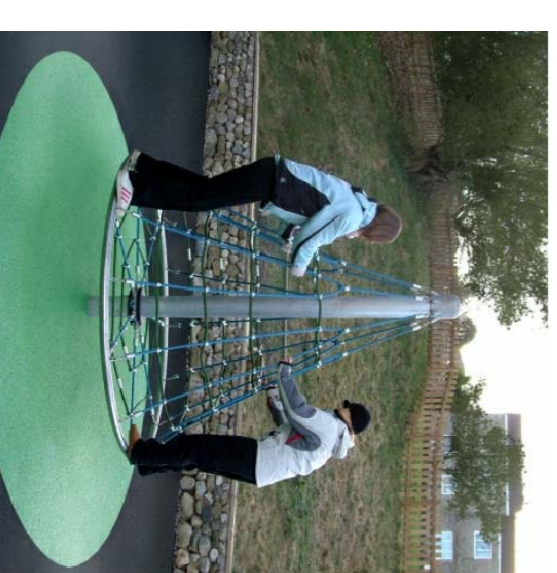

SAFETY SURFACE

Countryside Properties

The Drive
The Drive
Essex, CM13 3AT
www.countrysideproperties.com

Tel: 01273 40000
Fax: 01273 40001

Group: Orlin Architects, Martin McLurray & Arch (Pty) Ltd, RIBA

Site: **Phase KM1 Kingsmere Bicester**

Site: **Local Area Play Adjacent Plots 7-22, 56-58 & 62-65**

Scale: 1:100

Date: November 2009

Drawn by: MJR

Checked: ESB

Drawing no: **N00200-PL-L04**

Sheet no: _____

Rev/s: _____