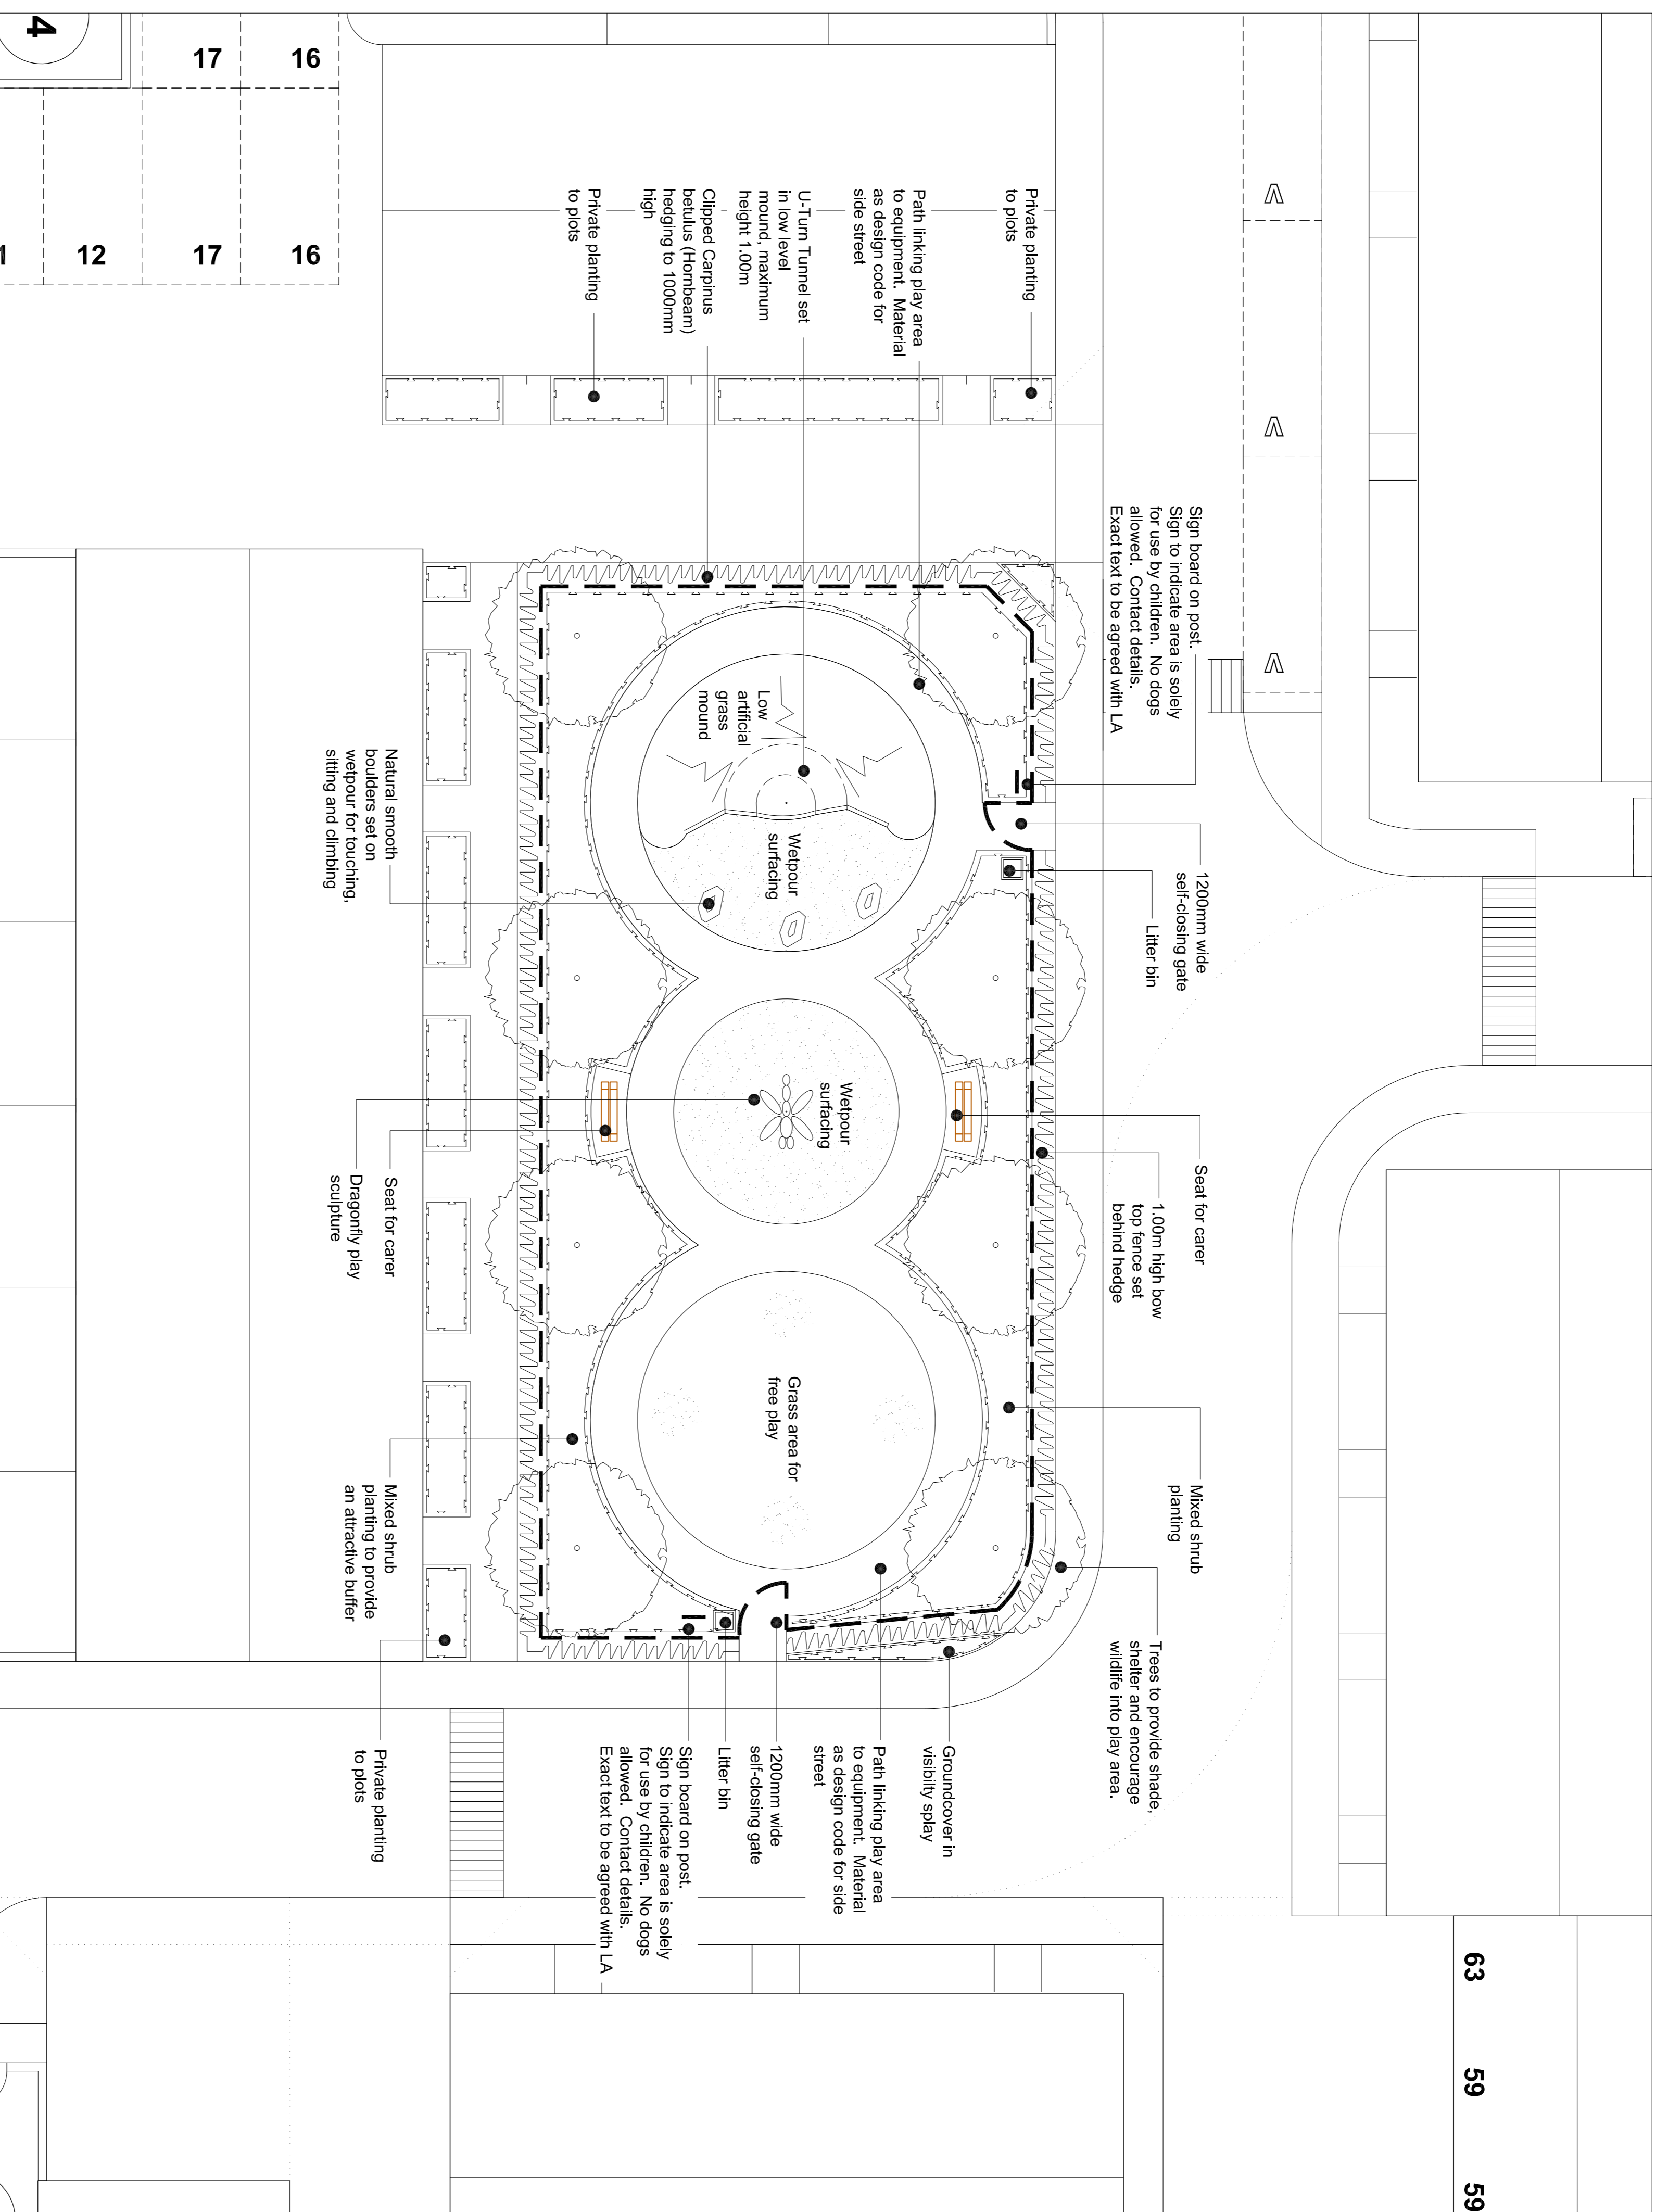

TREE PLANTING

LOCAL AREA OF PLAY

SHRUB PLANTING

Perovskia Blue Spire

Rosmarinus officinalis

FURNITURE

FENCING

PLAY EQUIPMENT