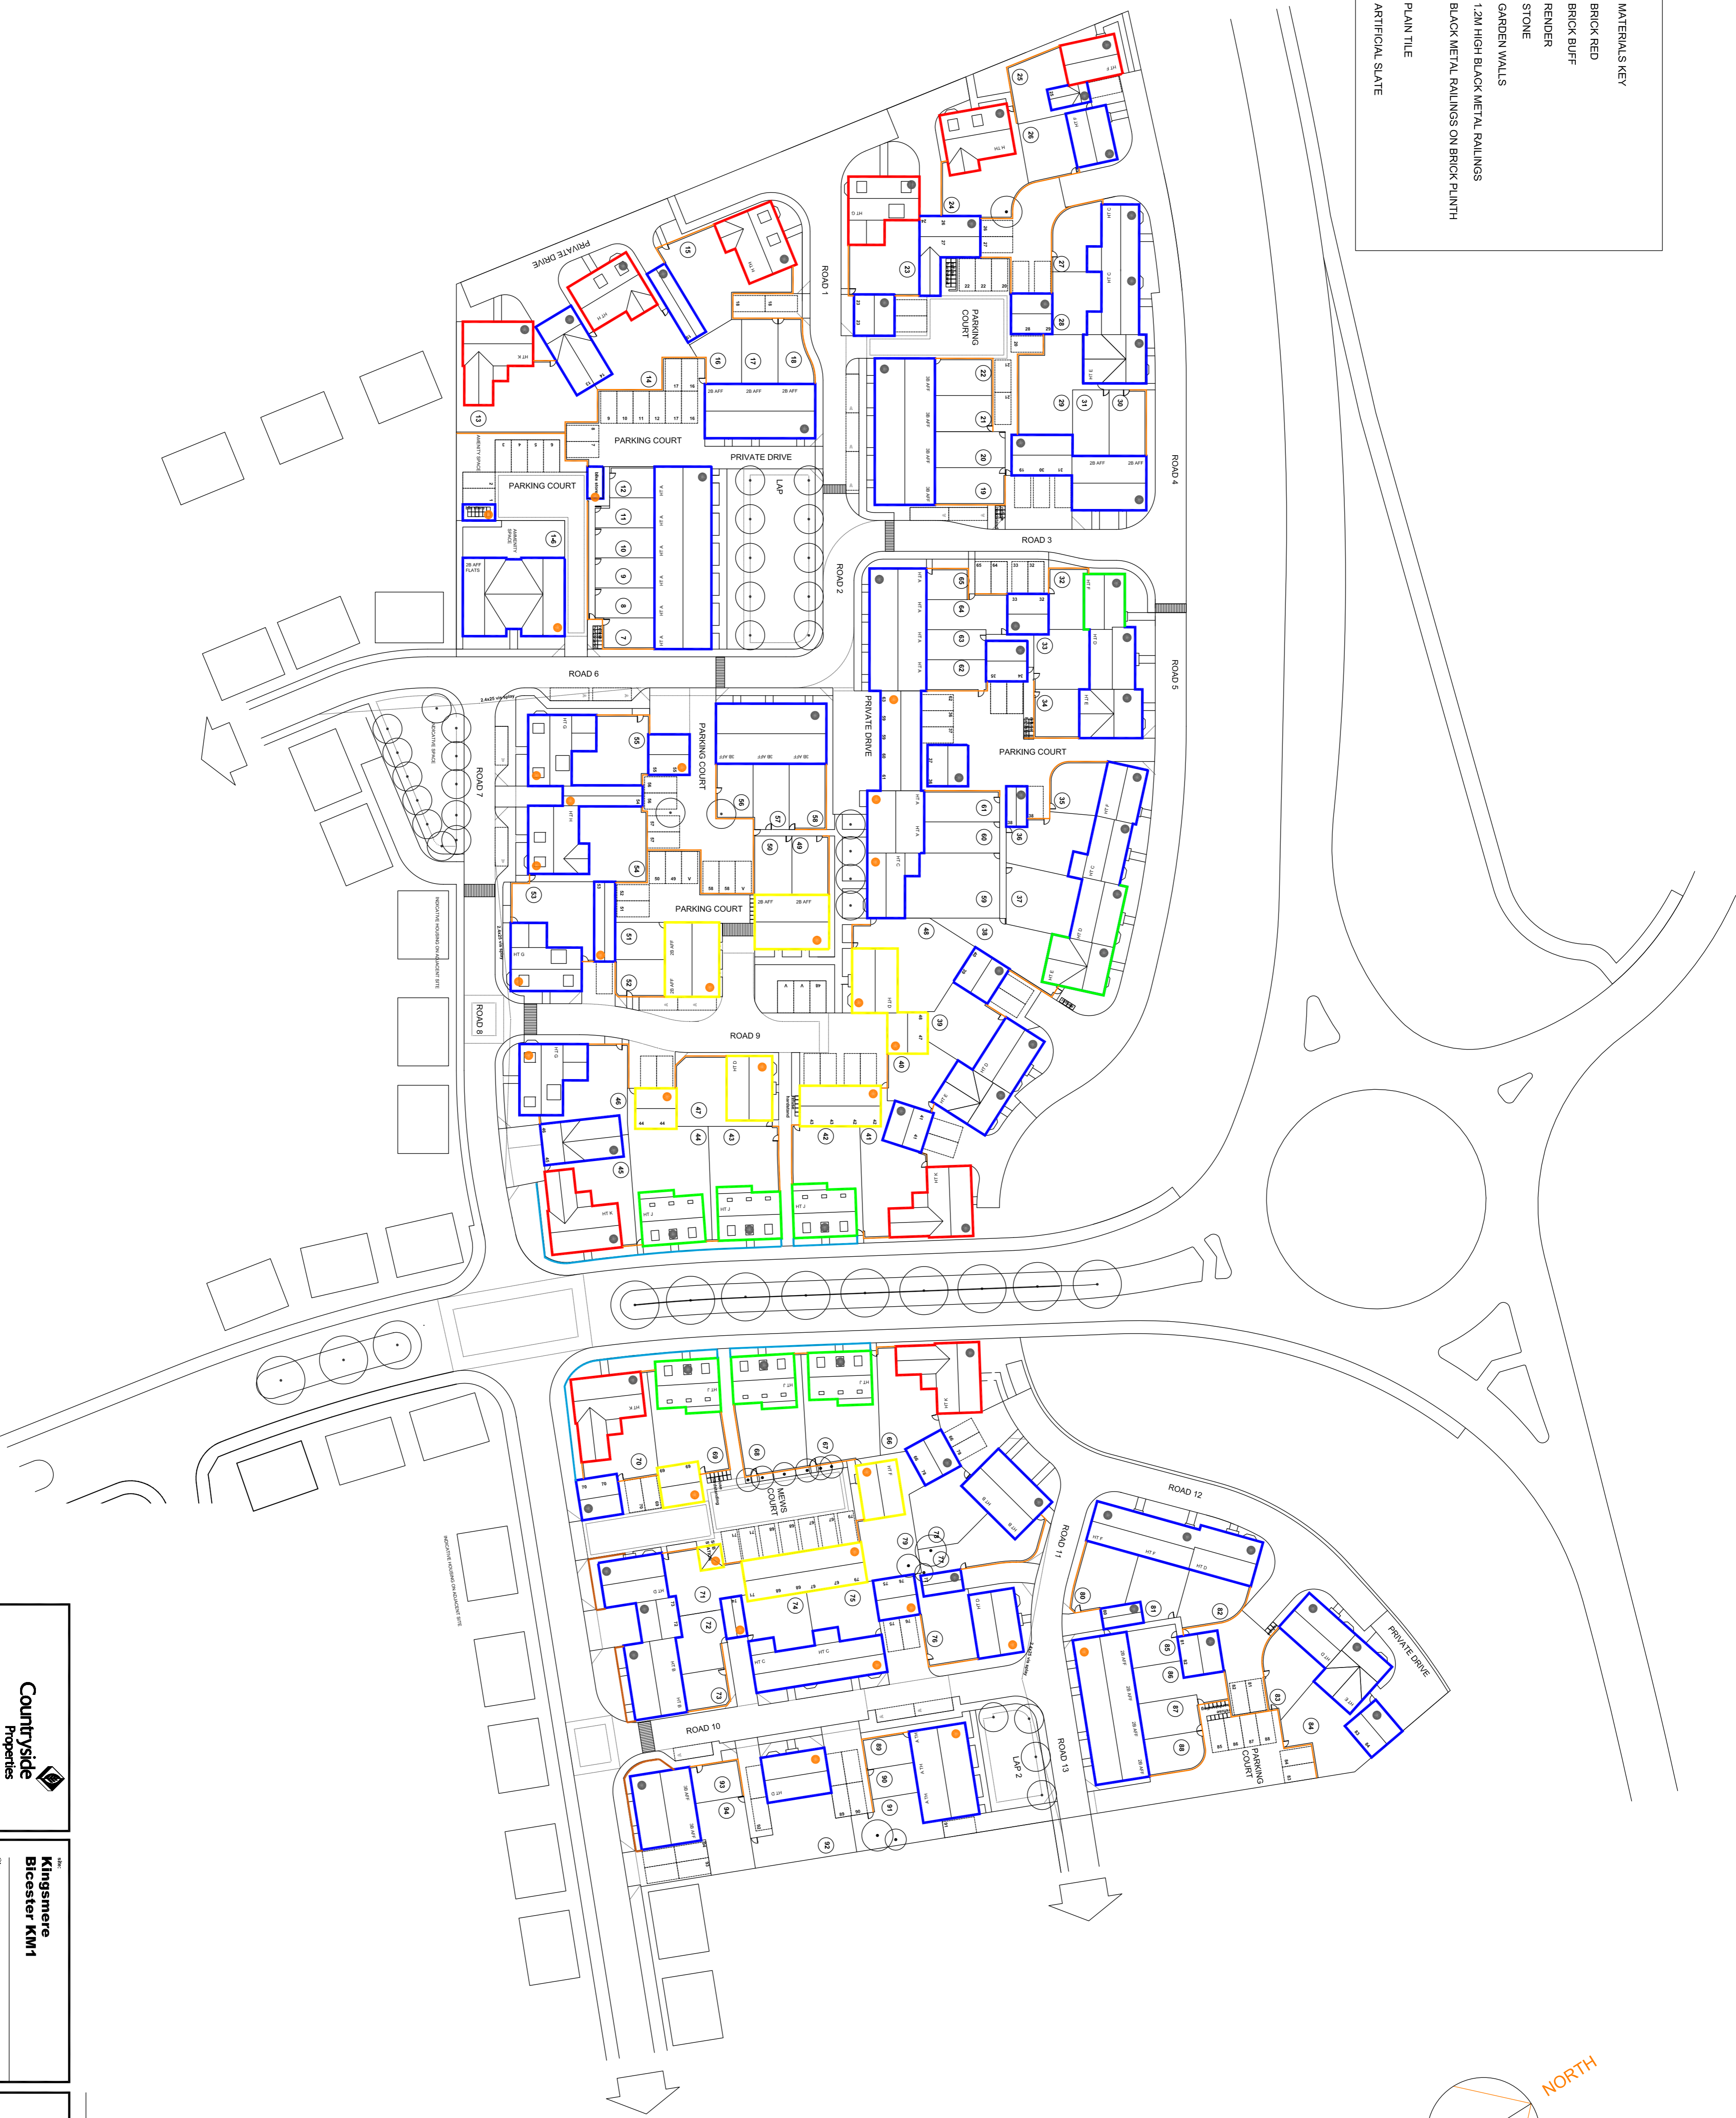

MATERIALS KEY	
	BRICK RED
	BRICK BUFF
	RENDER
	STONE
	GARDEN WALLS
	1.2M HIGH BLACK METAL RAILINGS
	BLACK METAL RAILINGS ON BRICK PLINTH
	PLAIN TILE
	ARTIFICIAL SLATE

Countryside Properties
100, The Quadrant, Birmingham Business Park, Birmingham, B37 7YU
Tel: 0121 717 2000
Fax: 0121 717 2001
Email: sales@countryside.co.uk
Website: www.countryside.co.uk

Kingsmead Bicester KM1
Materials Strategy

NES
1:500
Nov 09
Sheet 1 of 1