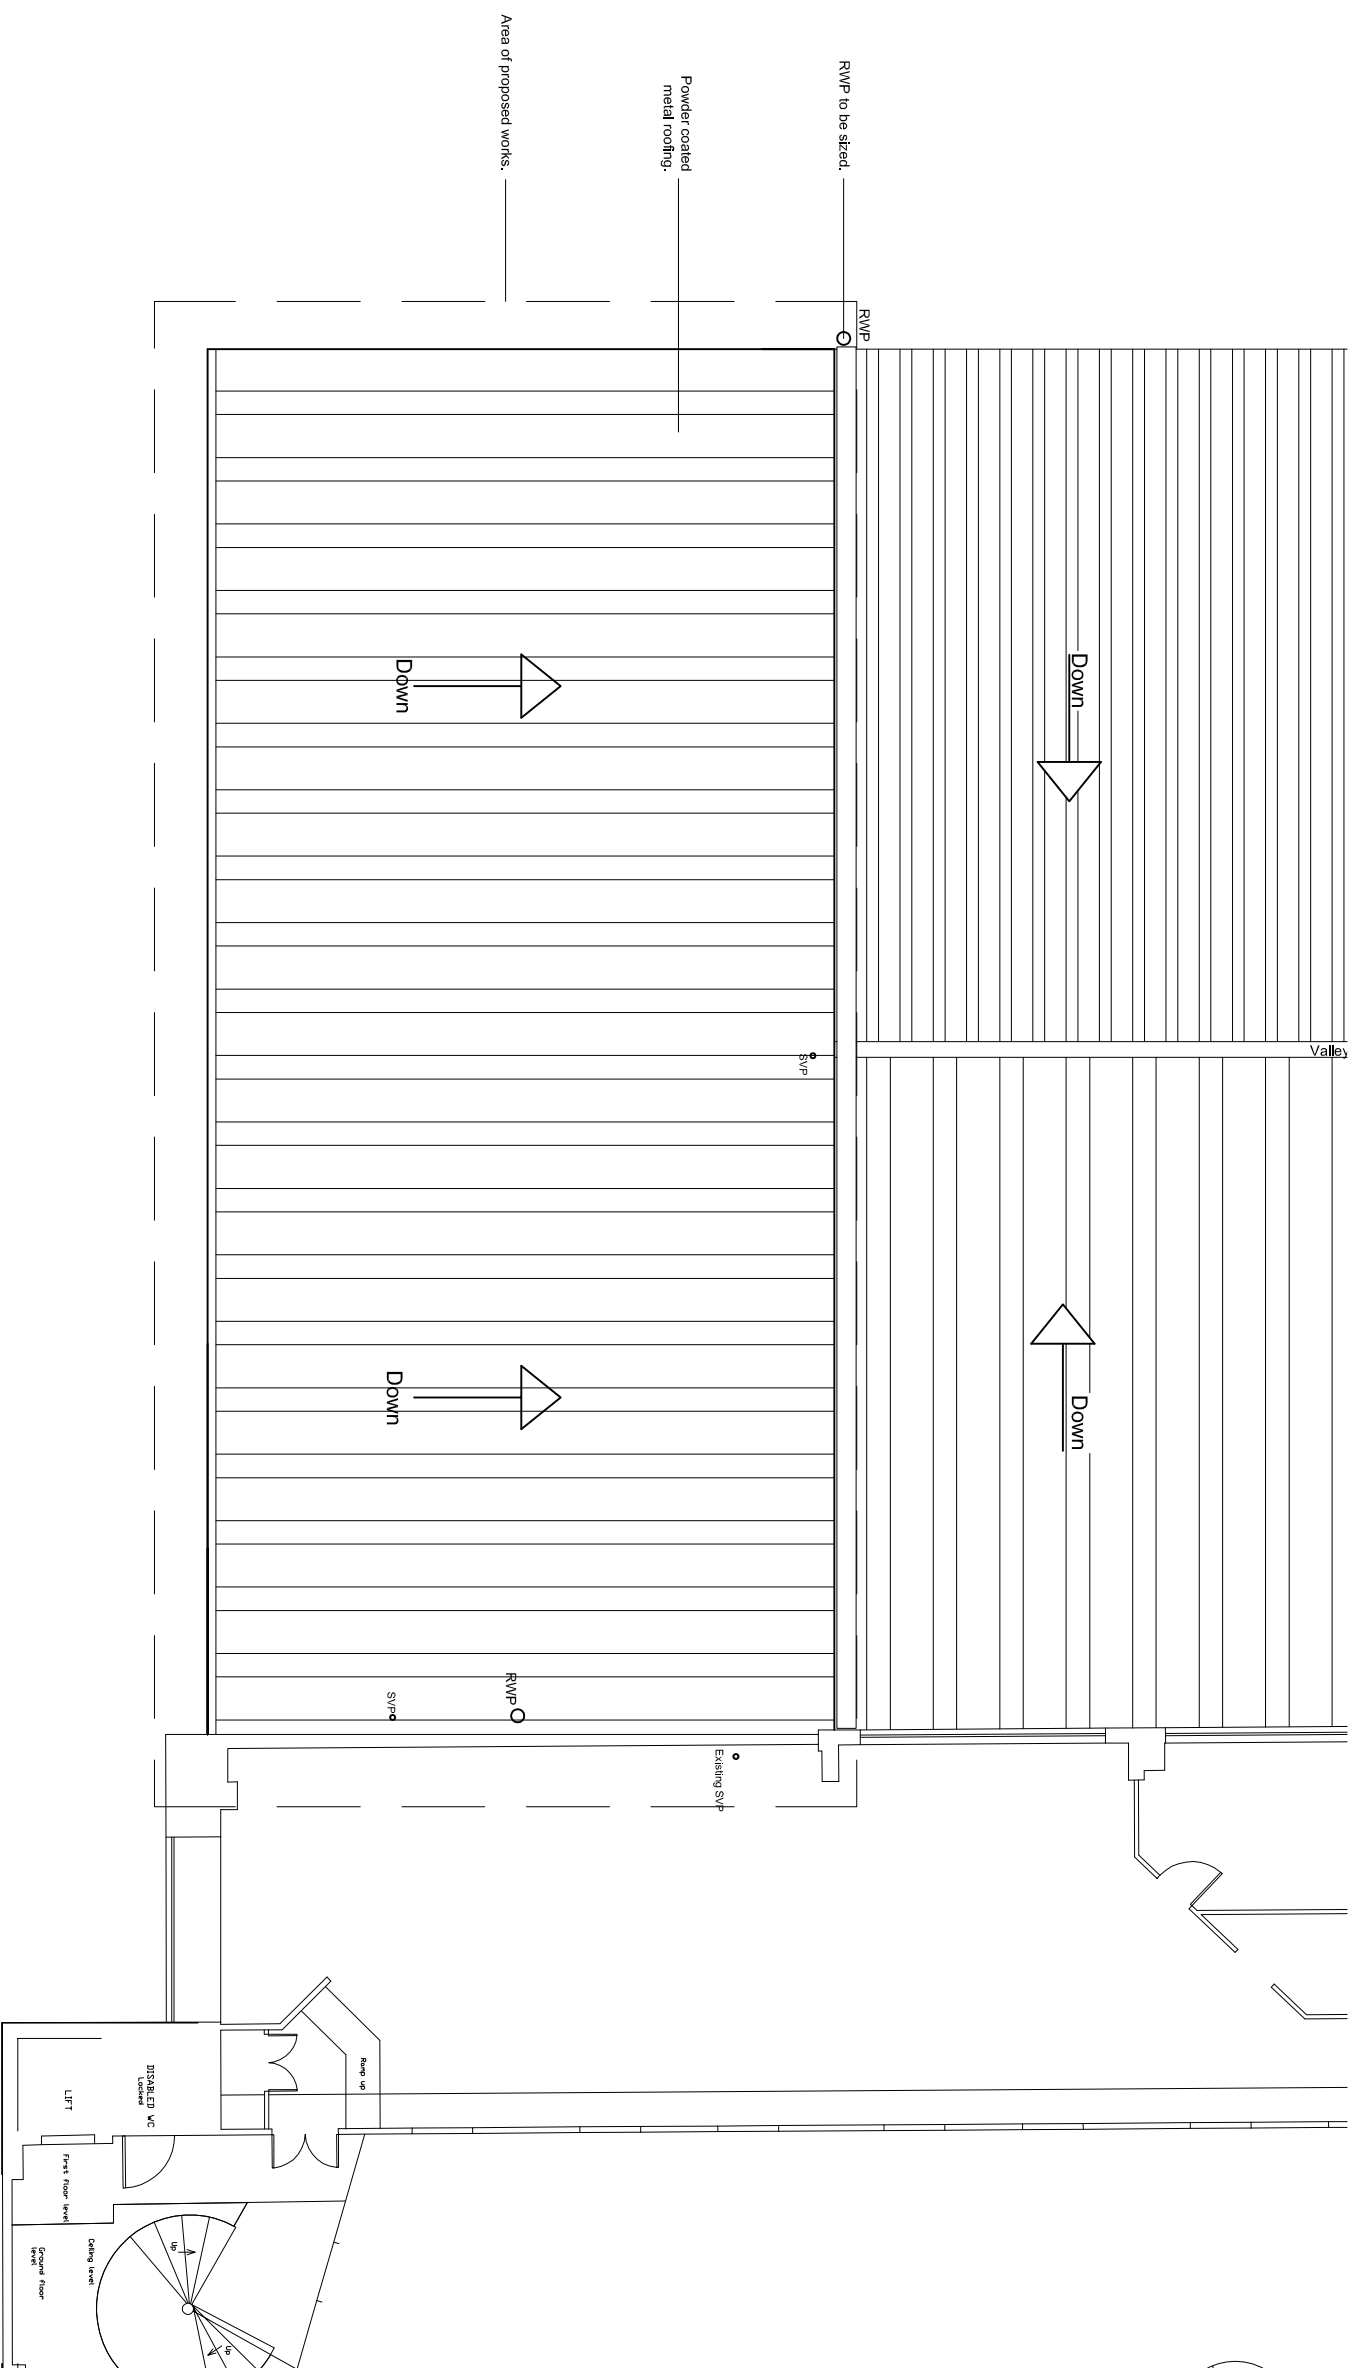

Notes

1. Copyright Jessop and Cook Architects Limited.

A 13.02.08 Amended for pricing

Revisions

PLANNING ISSUE

JESSOP AND COOK Architects

Osney Mead House
Osney Mead Oxford OX2 0FA
tel: 01865 722822 fax: 01865 722855 e-mail: info@jessopandcook.co.uk

Office Extension

for
British Bakers
Blissler

Drawing title

Proposed Roof Plan

Scale at A2	Date	Drawn by	Checked
1:100	Jan 08	DW	
Drawing number		Revision	
BBB 108		A