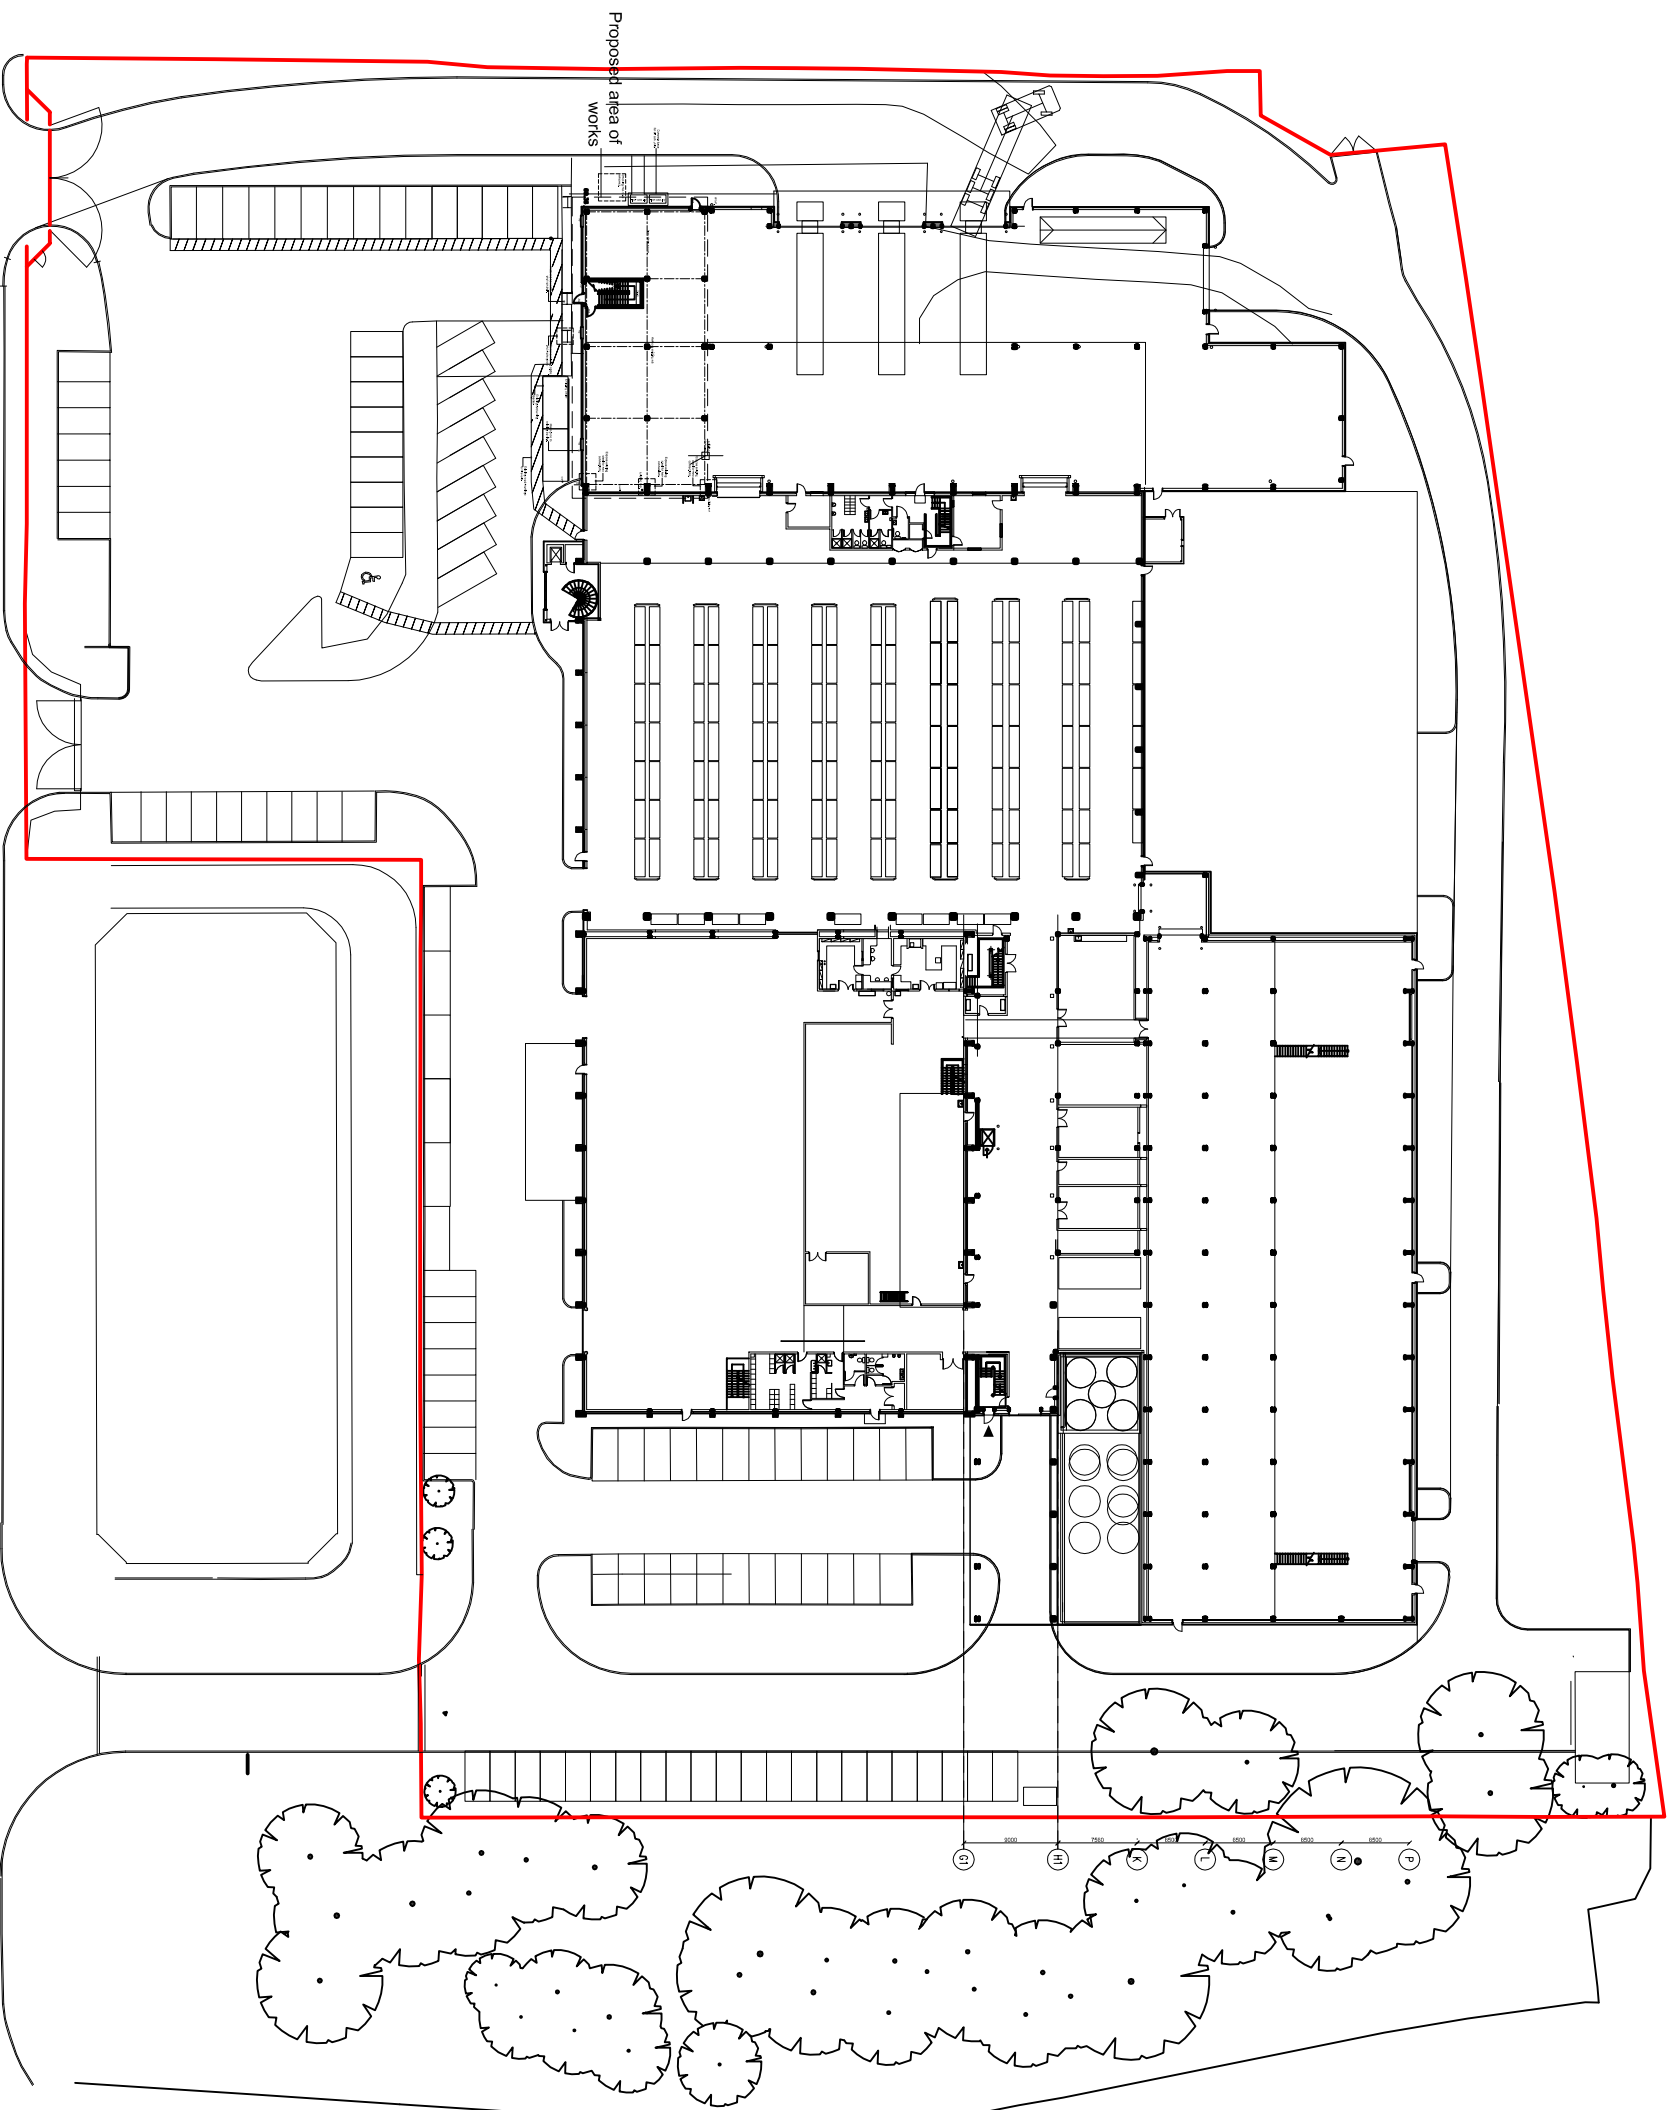

Notes

1. Copyright Jessop and Cook Architects Limited.

A 12.02.08 Amended to match existing

Revisions

PLANNING ISSUE

JESSOP AND COOK Architects

Osney Mead House
Osney Mead Oxford OX2 0FA
tel: 01865 722822 fax: 01865 722855 e-mail: info@jessopandcook.co.uk

Office Extension

for
British Bakers
Blissler

Drawing title

Proposed Site Plan

Scale at A2 Date Drawn by Checked
1:500 Jan 08 DW

Drawing number Revision
BBB 104 A