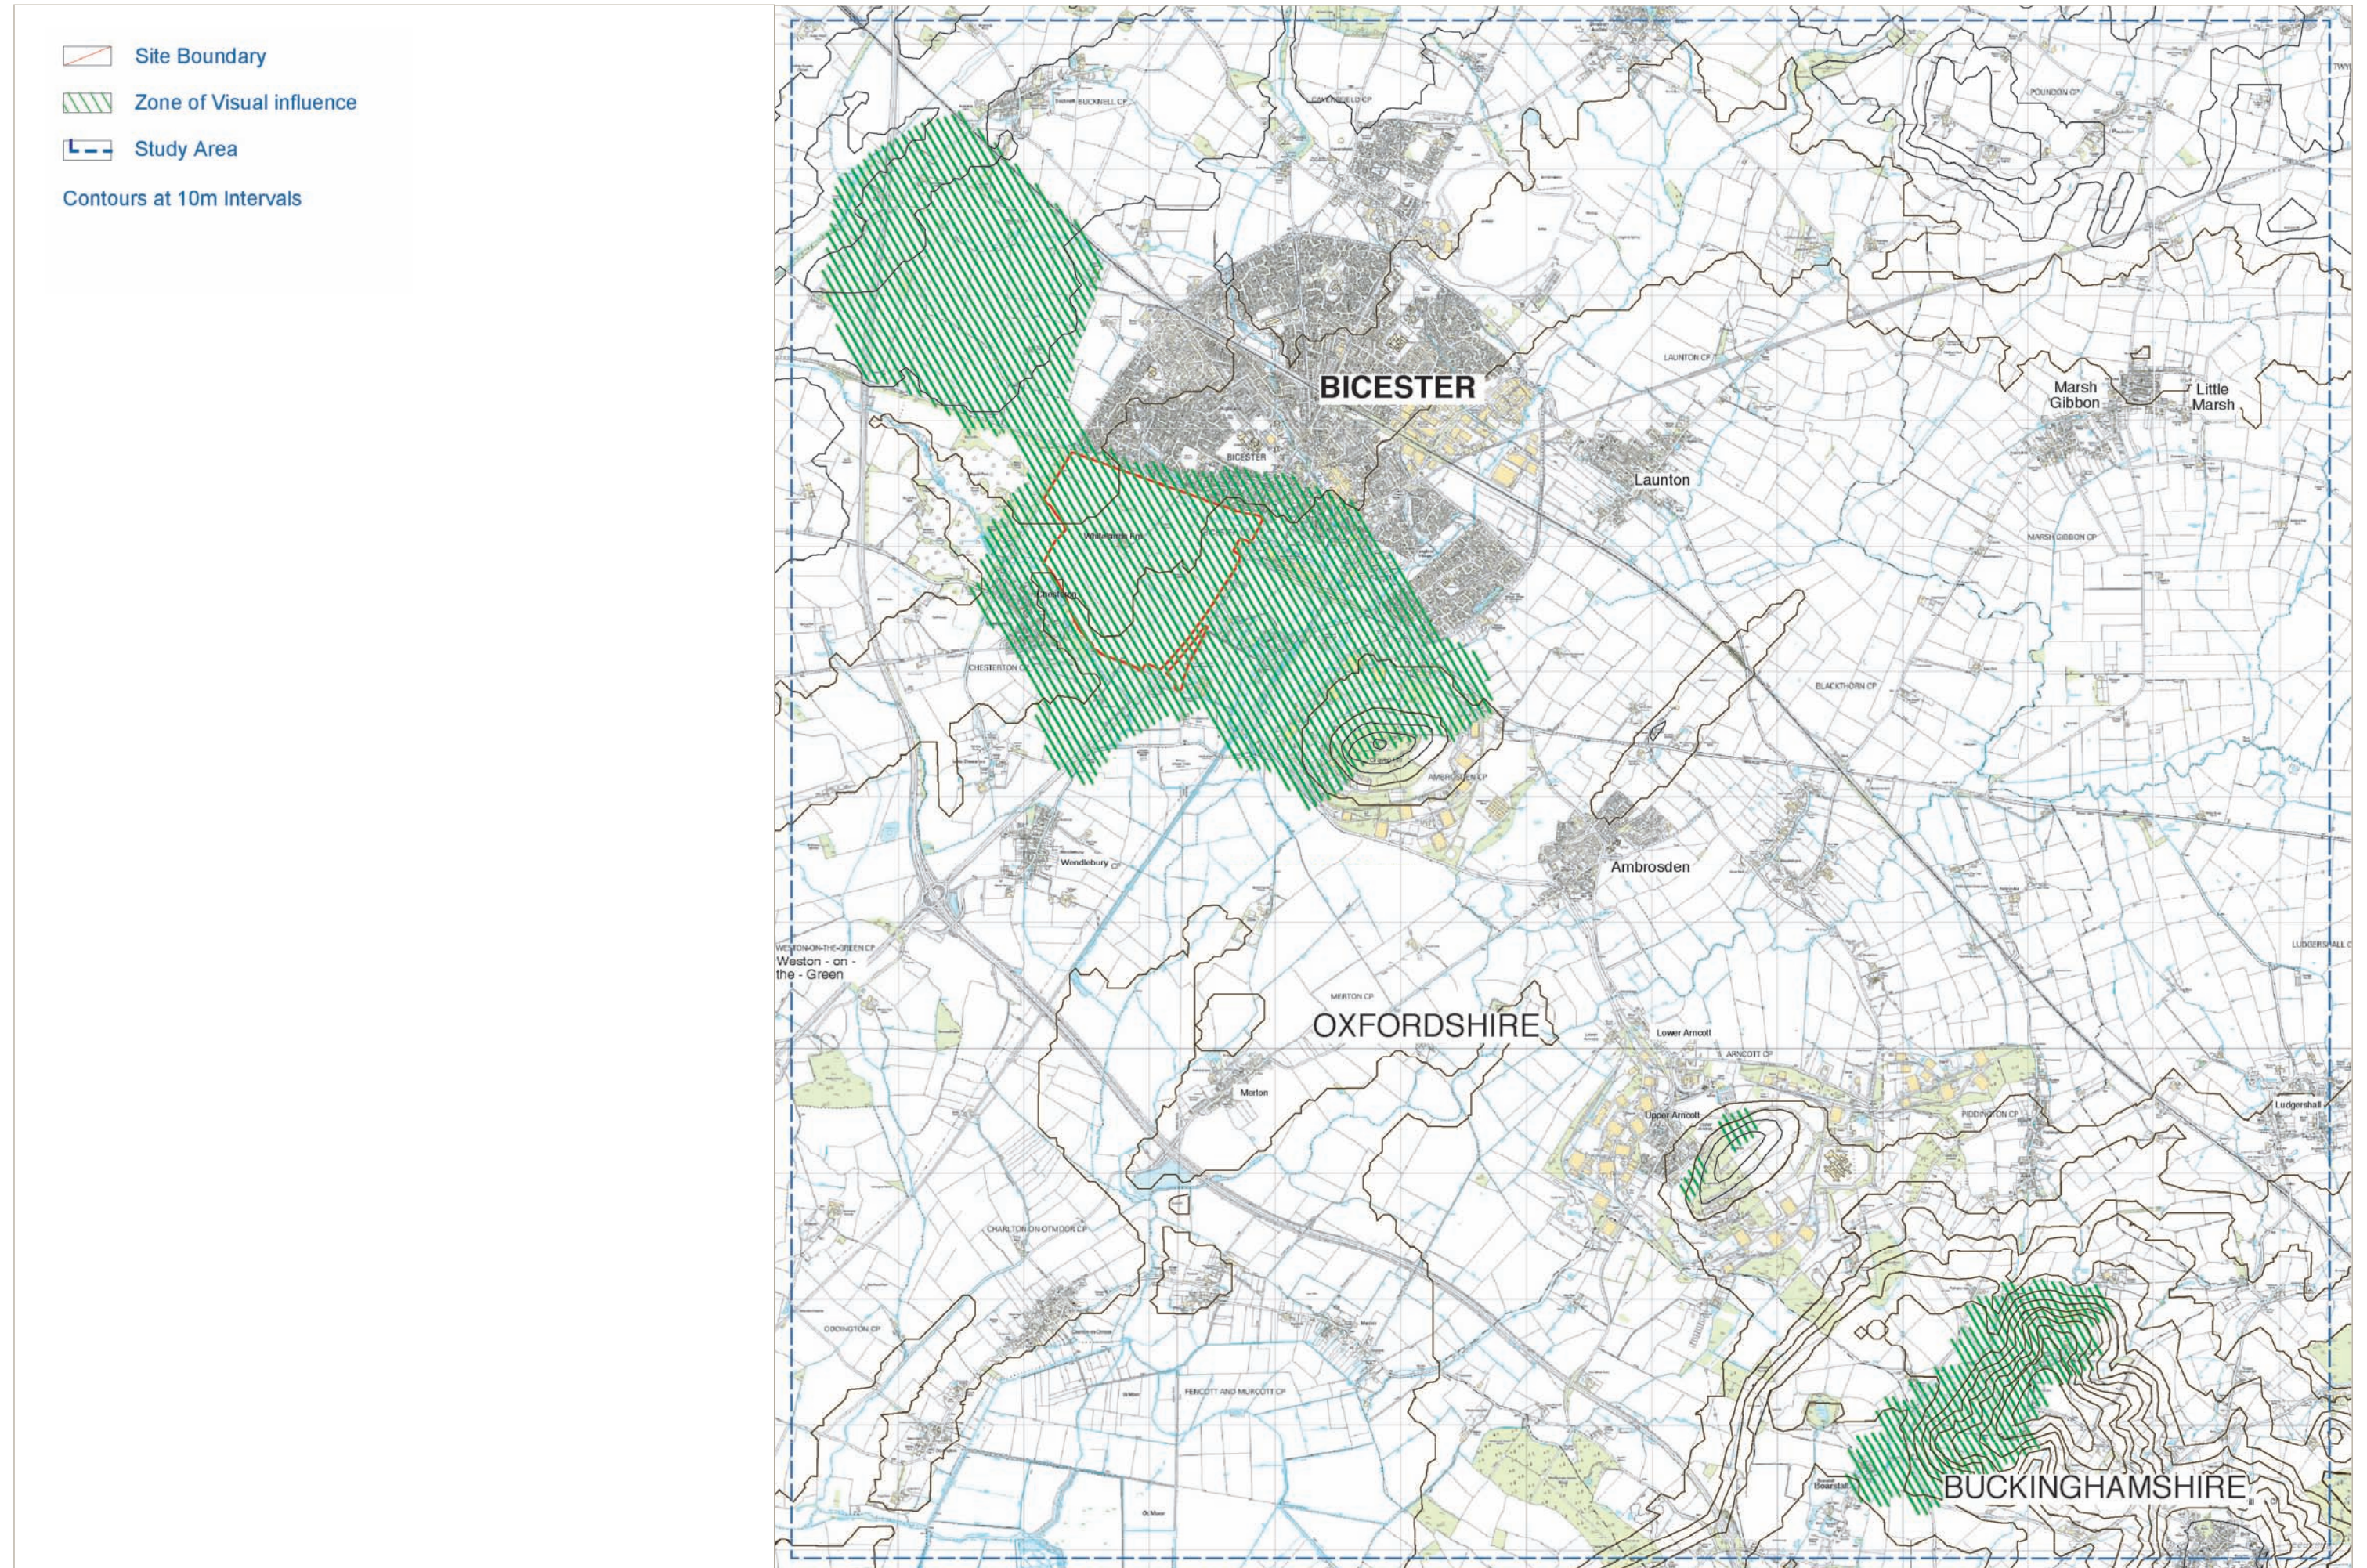

- Site Boundary
- Viewpoints
- Distance Zones

Figure 8.15 Representative viewpoint - intermediate and distant

0 1km

**Winter**  
View 1 - From the flyover on the A41 near junction to Chesterton looking north across the site towards Bicester.

**Summer**  
View 1 - From the flyover on the A41 near junction to Chesterton looking north across the site towards Bicester.

Figure 8.16 Photographic viewpoint 1 - winter and summer

not to scale

**Winter**

View 5 - Panoramic view from Public Right of Way looking towards Whitelands Farm & Chesterton.

Figure 8.17 Photographic viewpoint 5 - winter

not to scale

**Winter**  
View 18 - From A4095 looking south east towards the site.

**Summer**  
View 18 - From A4095 looking south east towards the site.

Figure 8.18 Photographic viewpoint 18 - winter and summer

not to scale

Figure 8.19 Zone of visual influence

0 1km