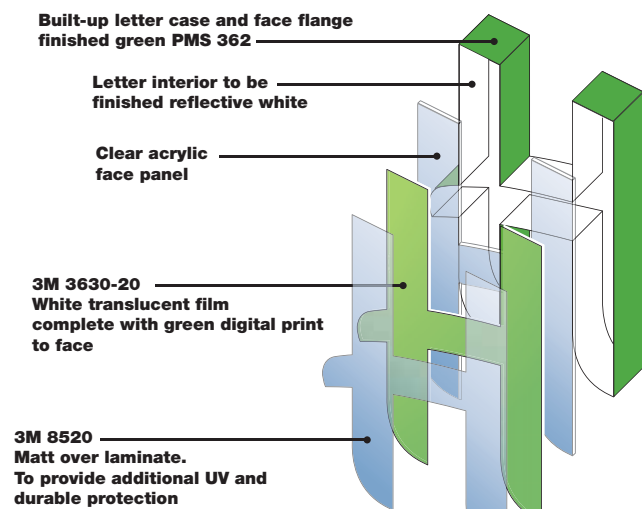

Building letters (on a light background)

Critical Note

All products must conform to **HG** brand specifications detailed in this document.

Holiday Inn Express Brand Green & Blue reference colour - must match in appearance both day & night. It's critical that colour matching is carried out by the Signage Manufacturers to ensure Holiday Inn Green & Express Blue are as rich and correct when lit at night as it is during the day on all signs.

Building letters Decoration & lighting drawing

'Holiday Inn' always to appear green at night.
Daytime colour to be green or white, to be determined by background colour.

'Express' always to appear white at night.
Daytime colour to be blue or white, to be determined by background colour.

Typical 'Holiday Inn' letter detail

Monogram

Refer to separate sheet for specification.

'Holiday Inn' individual letters

Individual built up aluminium letters with a clear acrylic face panels. With white translucent film with a green digital print to the face, complete with a clear matt UV protective laminate to face.

'Express' individual letters

Individual built up aluminium letters with a clear acrylic face panels. Complete with white translucent film to the rear & Blue dual colour film to the face.

Illumination

Illuminated by white LED illumination.