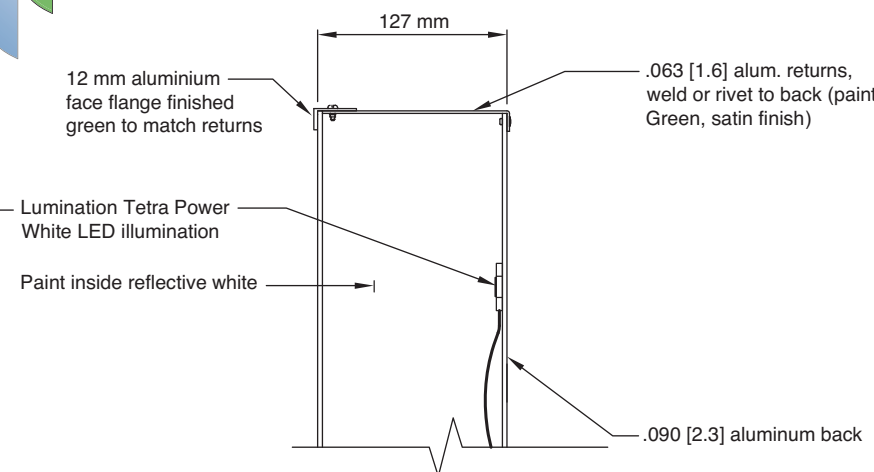

Illumination

Illuminated by white LED illumination.