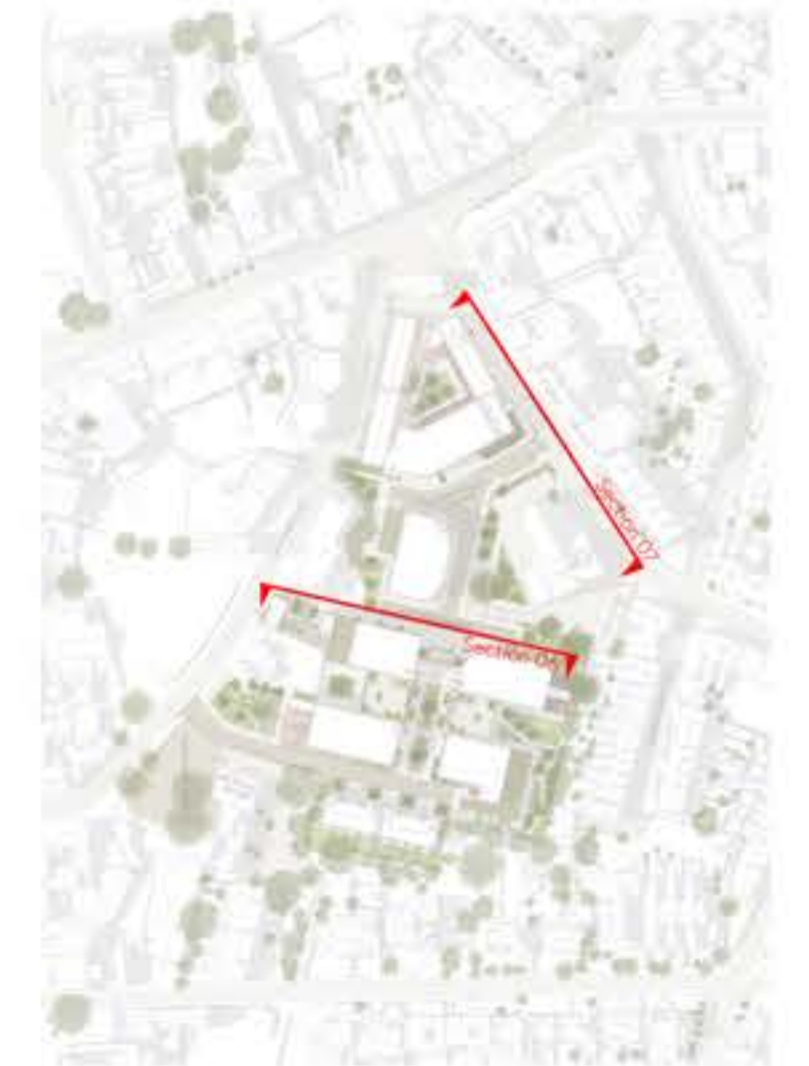

Rev.	Description	Date	Drawn	Chk.
P-00	Planning Issue	26.05.23	WG	HS

Note: tree position / heights indicative

Client:
Trn7
Project:
Calthorpe Street, Banbury
Drawing Title:
Proposed Site Section 03
Drawing Status:
PLANNING

Corstorphine & Wright

Stourbridge Studio
The Old Library, Hagley Road, Stourbridge, West Midlands, DY8 1QH
01354 869 850
corstorphine-wright.com

Drawn	Checked	Paper Size	Scale	Date	Revision
AS	HS	A1	1 : 200	22/09/22	P-00