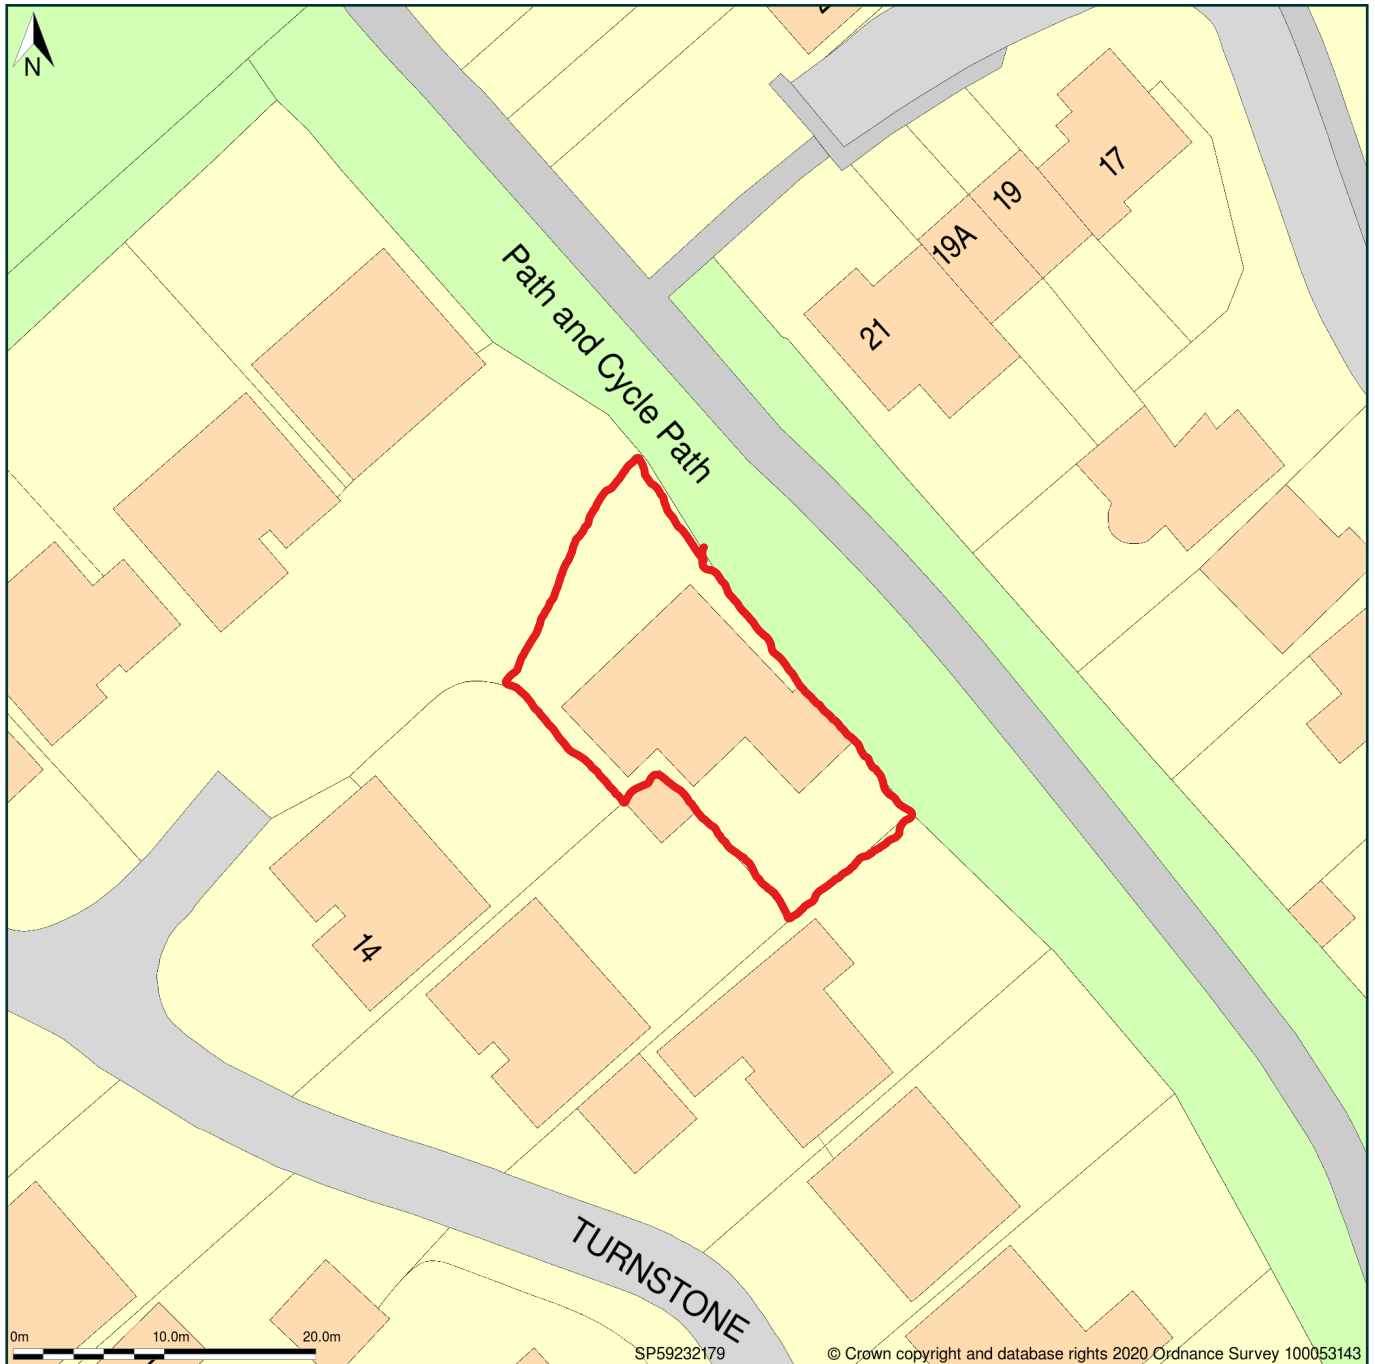

16, Turnstone Green, Bicester, Oxfordshire, OX26 6TT

Block Plan shows area bounded by: 459188.09, 221749.98 459278.09, 221839.98 (at a scale of 1:500), OSGridRef: SP59232179. The representation of a road, track or path is no evidence of a right of way. The representation of features as lines is no evidence of a property boundary.

Produced on 3rd Jul 2020 from the Ordnance Survey National Geographic Database and incorporating surveyed revision available at this date. Reproduction in whole or part is prohibited without the prior permission of Ordnance Survey. © Crown copyright 2020. Supplied by www.buyaplan.co.uk a licensed Ordnance Survey partner (100053143). Unique plan reference: #00530508-582EB8