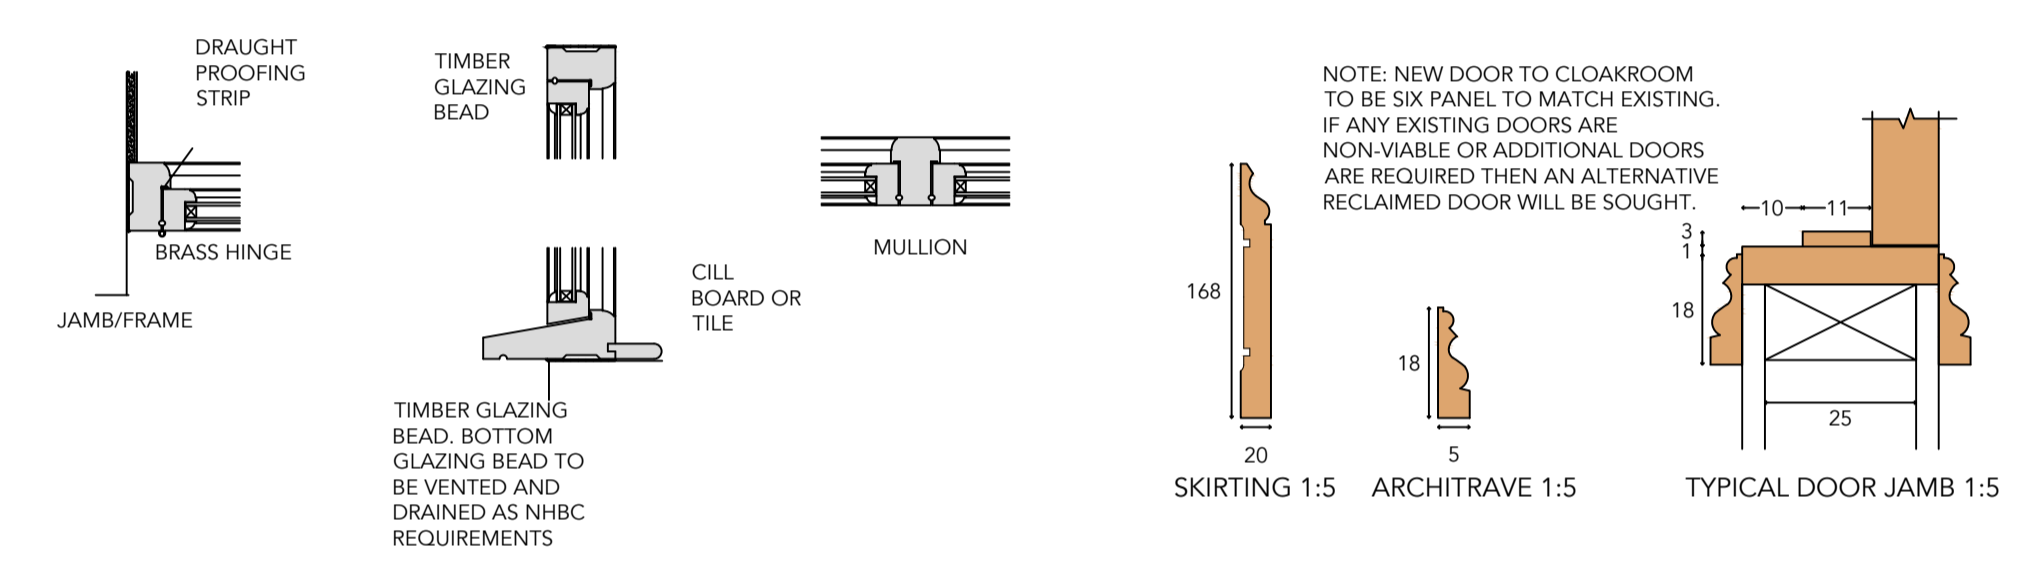

JOINERY DETAILS 1:10

7 PHILCOTE STREET
DEDDINGTON
OX15 0TB

Tel: 07795313850
E-mail: richardcourtdesigns@gmail.com

PROJECT:
Wendlebury Lodge, Church Lane,
Wendlebury, OX25 2PN

Job no: 1191-BREGS4A
Scale: as shown @ A1L