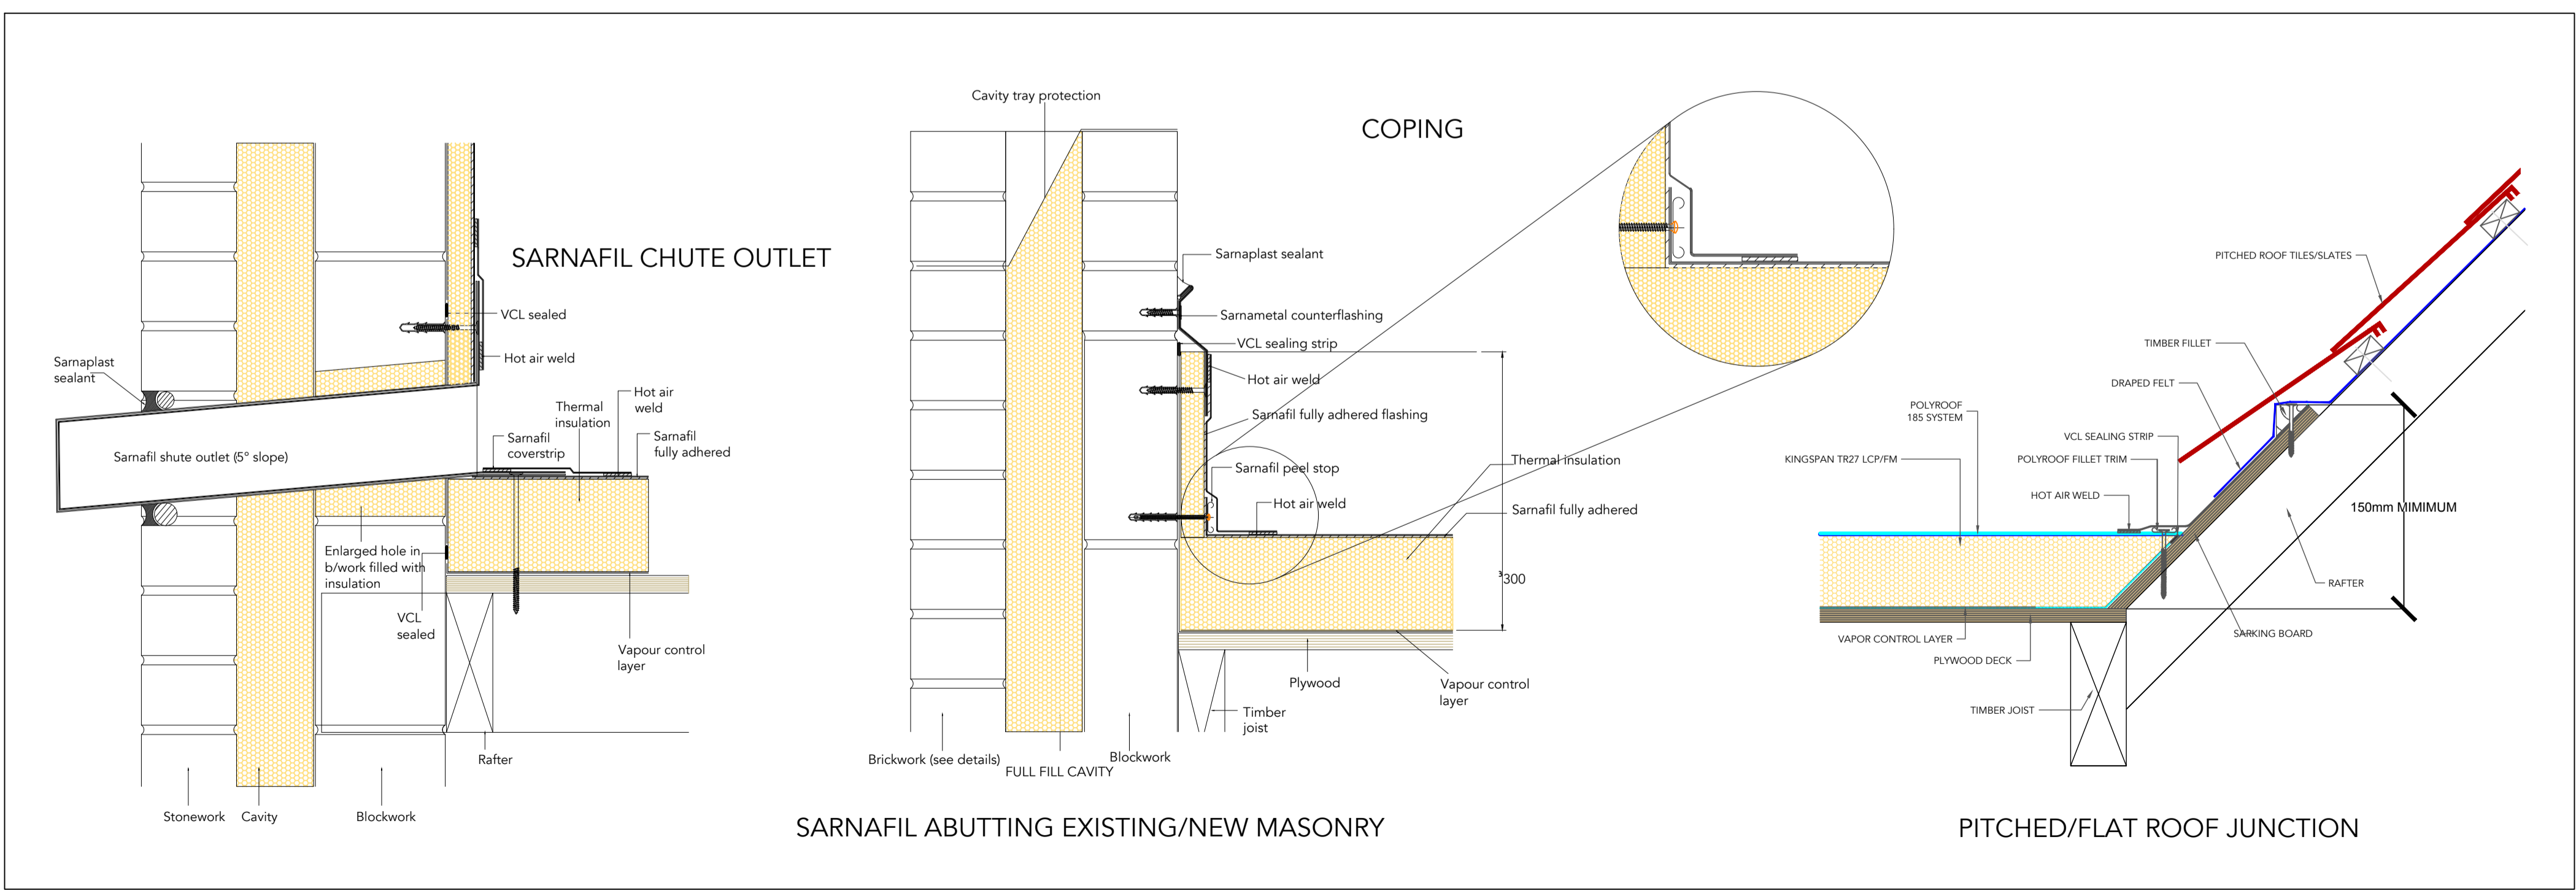

JOINERY DETAILS 1:10

7 PHILCOTE STREET
DEDDINGTON
OX15 0TB

Tel: 07795313850
E-mail: richardcourtdesigns@gmail.com

PROJECT:
Wendlebury Lodge, Church Lane,
Wendlebury, OX25 2PN

Job no: 1191-BREGS4A
Scale: as shown @ A1L